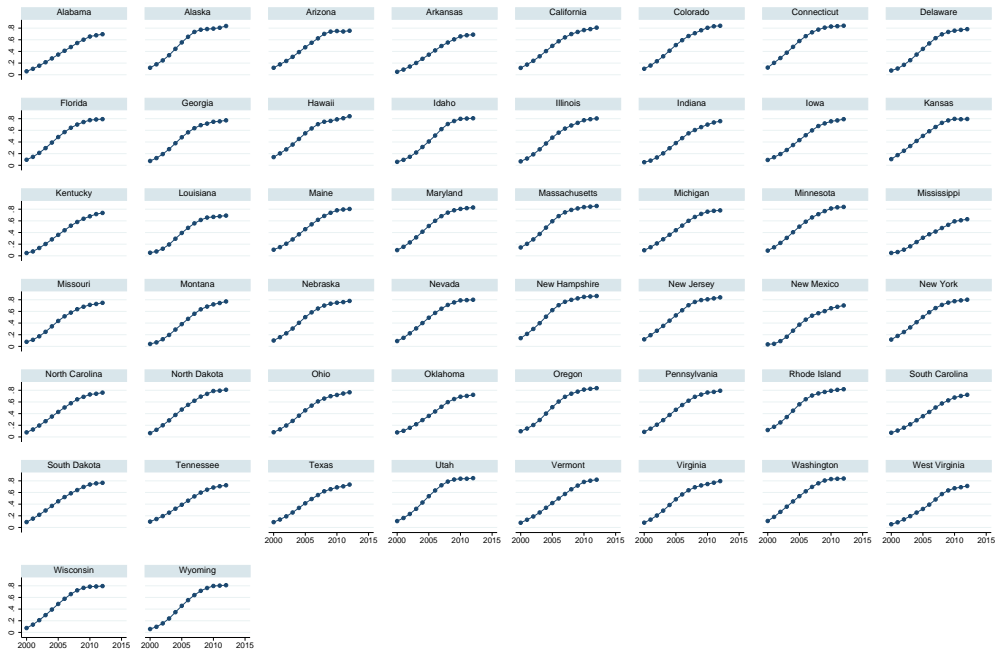

Three-Year Moving Averages by States % Home Internet Access

State Average of Three-Year Moving Averages % Home Internet Access

Three-Year Moving Averages by States % Home Broadband

State Average of Three-Year Moving Averages % Home Broadband

Rate of Change for Rate of Change in Three-Year Moving Averages by States % Home Internet Access

State Average of Change Rate in Three-Year Moving Averages % Home Internet Access

Rate of Change for Rate of Change in Three-Year Moving Averages by States % Home Broadband