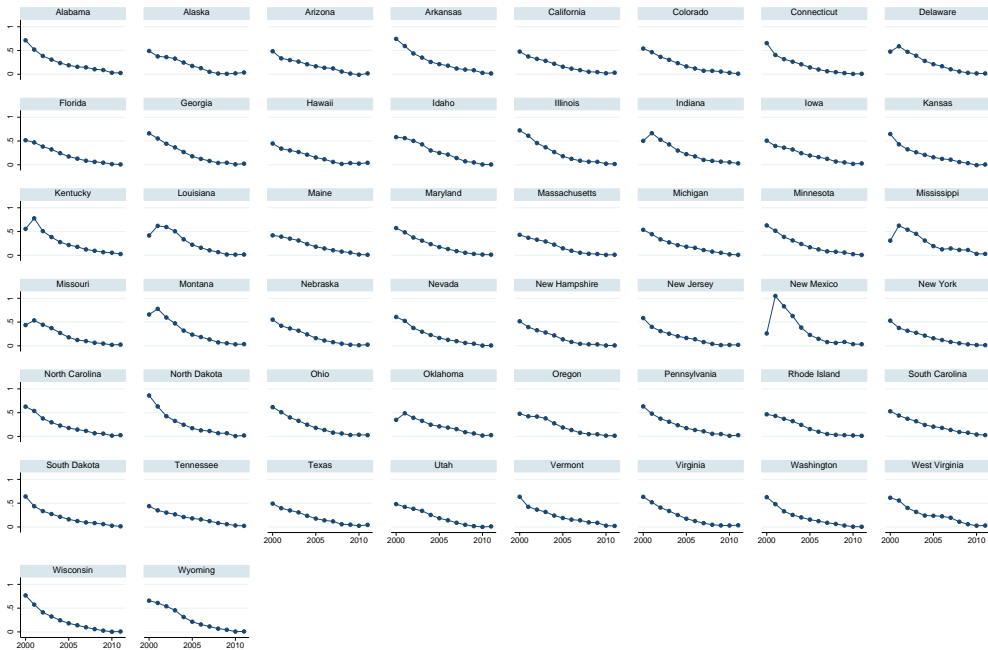

Three-Year Moving Averages by States % Home Internet Access

State Average of Three-Year Moving Averages % Home Internet Access

Three-Year Moving Averages by States % Home Broadband

State Average of Three-Year Moving Averages % Home Broadband

Rate of Change for Rate of Change in Three-Year Moving Averages by States % Home Internet Access

State Average of Change Rate in Three-Year Moving Averages % Home Internet Access

Rate of Change for Rate of Change in Three-Year Moving Averages by States % Home Broadband