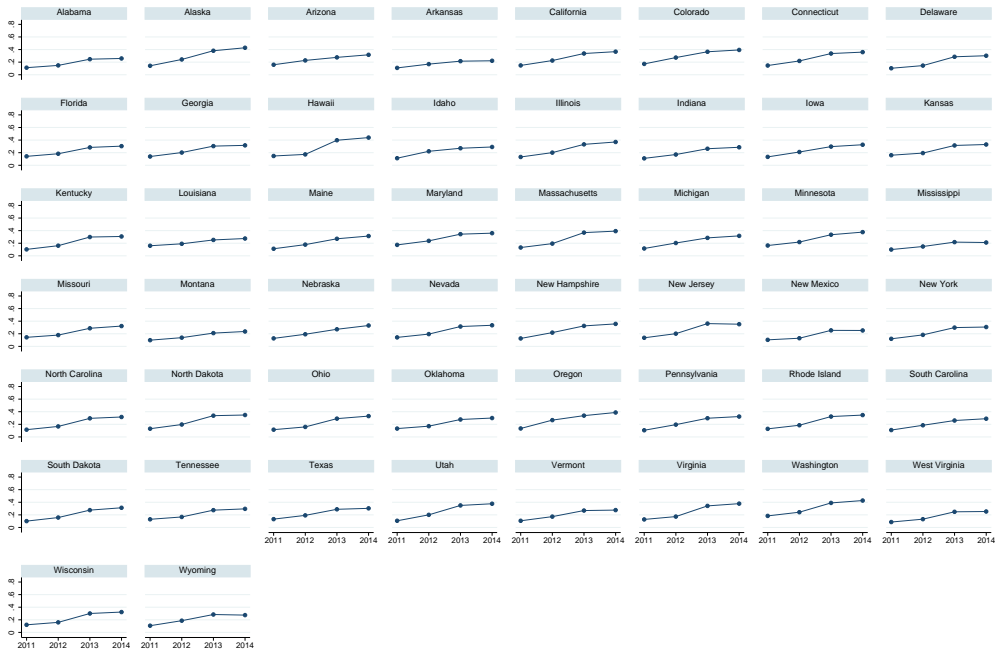

One-Year Time-Series Estimates by States % Fully Connected Household