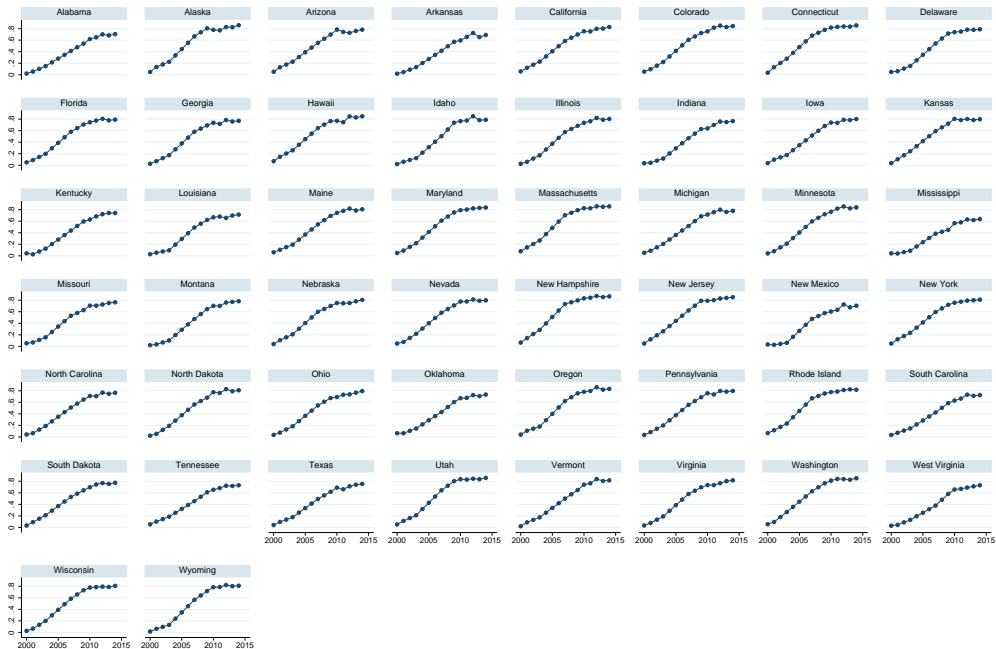

One-Year Time-Series Estimates by States % Home Broadband