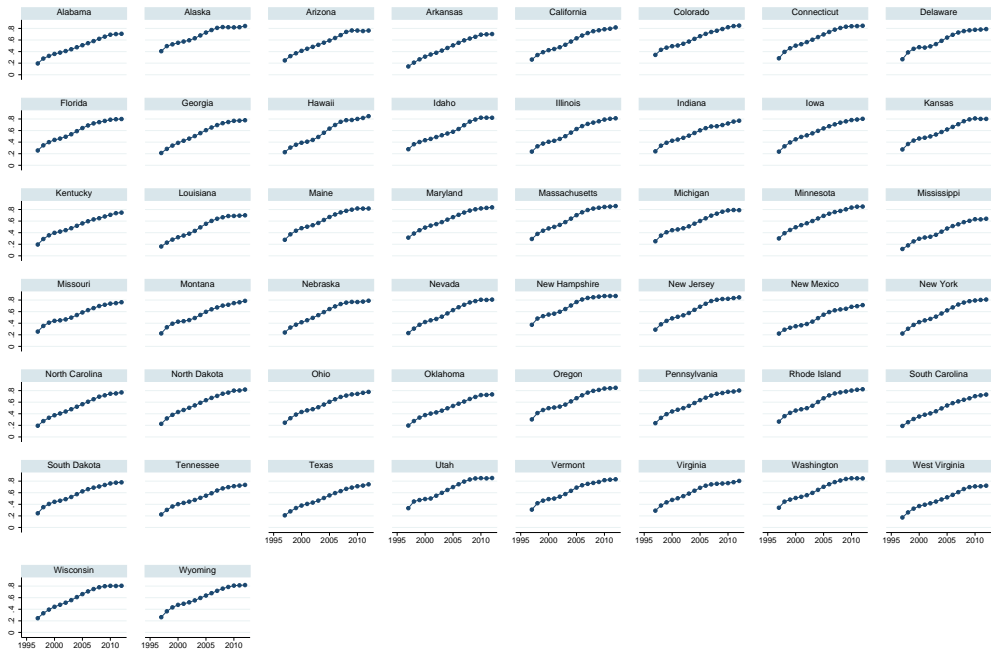

Three-Year Moving Averages by States % Home Internet Access

State Average of Three-Year Moving Averages % Home Internet Access

Three-Year Moving Averages by States % Home Broadband

State Average of Three-Year Moving Averages % Home Broadband

Rate of Change for Rate of Change in Three-Year Moving Averages by States % Home Internet Access

State Average of Change Rate in Three-Year Moving Averages % Home Internet Access

Rate of Change for Rate of Change in Three-Year Moving Averages by States % Home Broadband