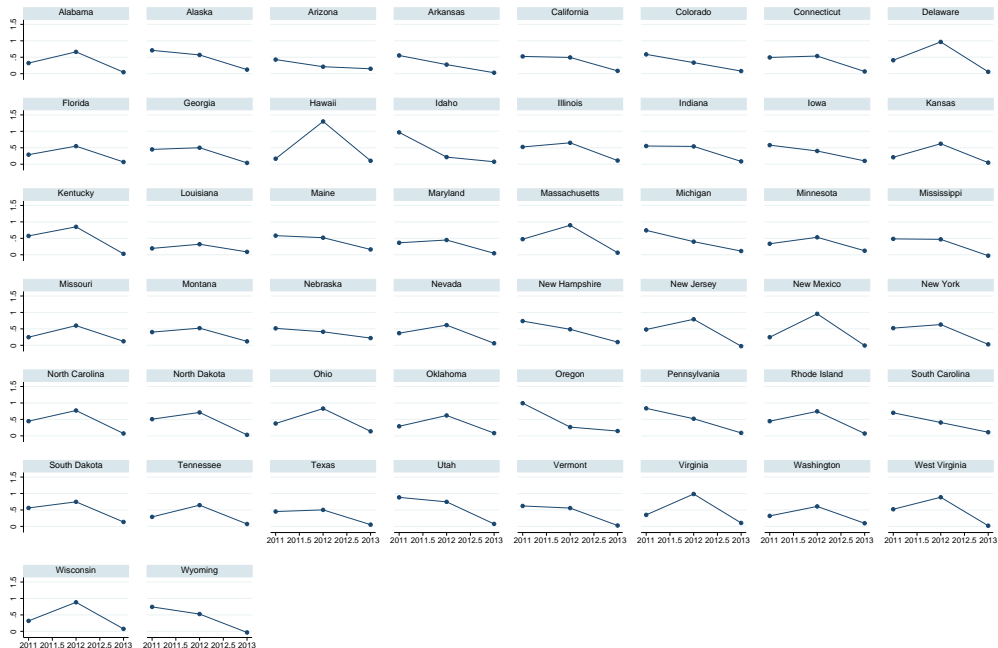

Rate of Change in One-Year Time-Series Estimates by States

% Fully Connected Household