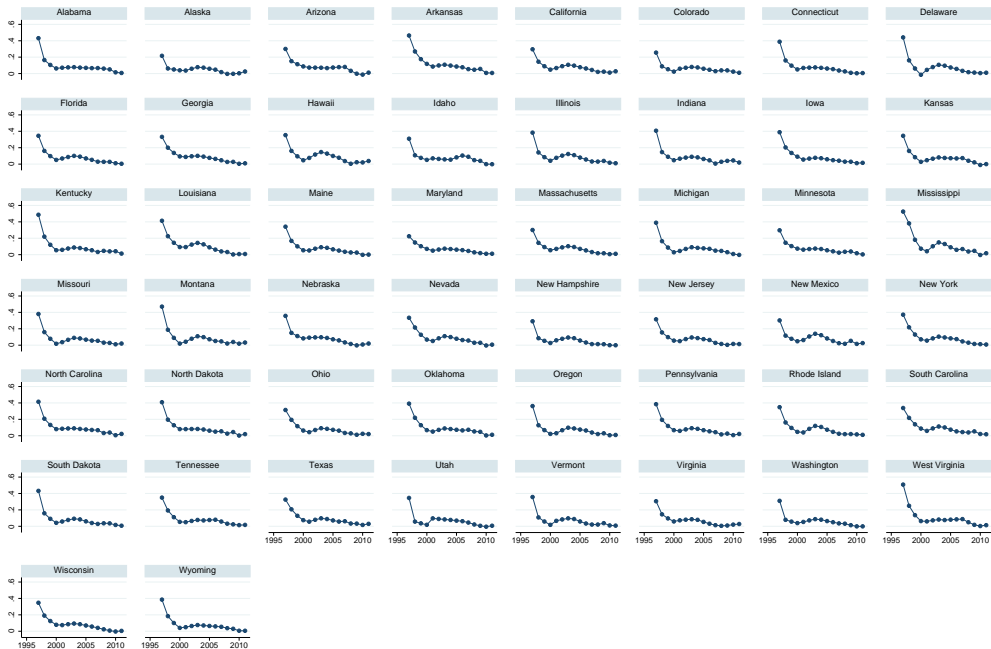

Three-Year Moving Averages by States % Home Internet Access

State Average of Three-Year Moving Averages % Home Internet Access

Three-Year Moving Averages by States % Home Broadband

State Average of Three-Year Moving Averages % Home Broadband

Rate of Change for Rate of Change in Three-Year Moving Averages by States % Home Internet Access

State Average of Change Rate in Three-Year Moving Averages % Home Internet Access

Rate of Change for Rate of Change in Three-Year Moving Averages by States % Home Broadband