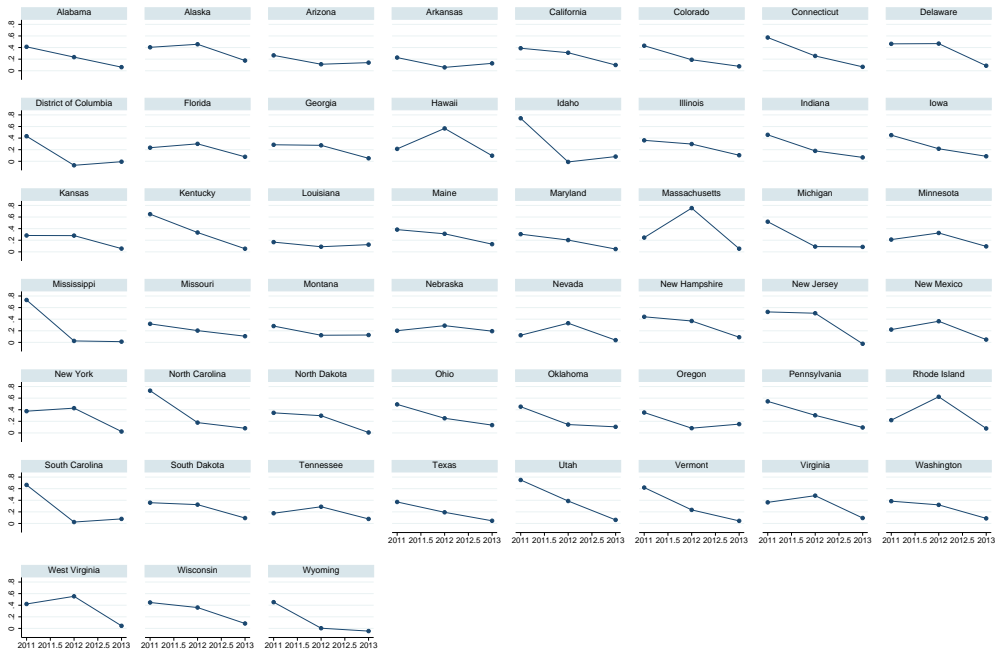

Rate of Change in One-Year Time-Series Estimates by States % Mobile Internet