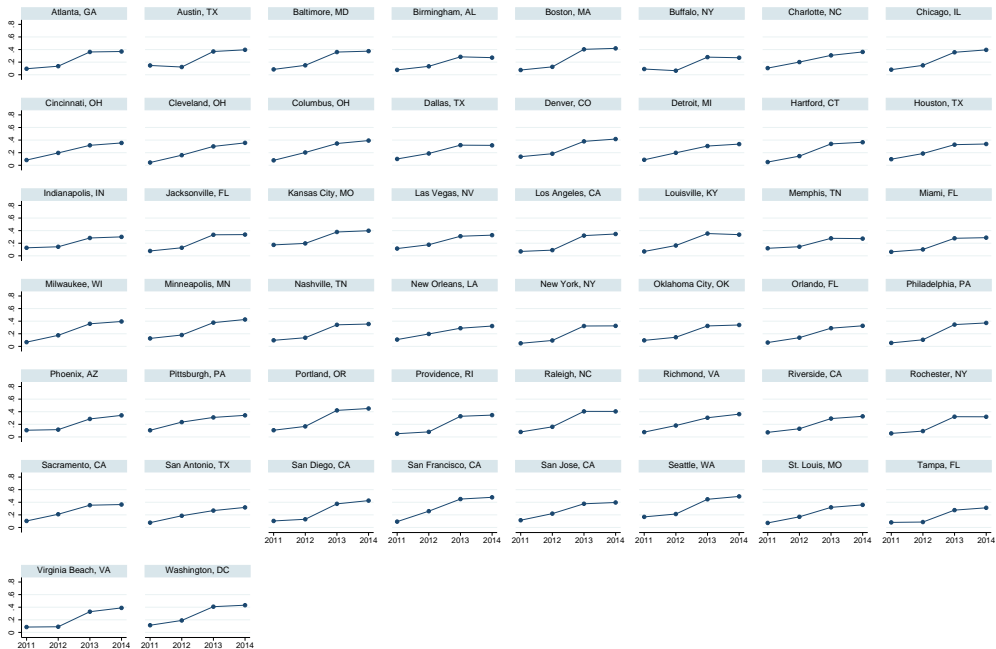

One-Year Time-Series Estimates by MSAs

% Fully Connected Household