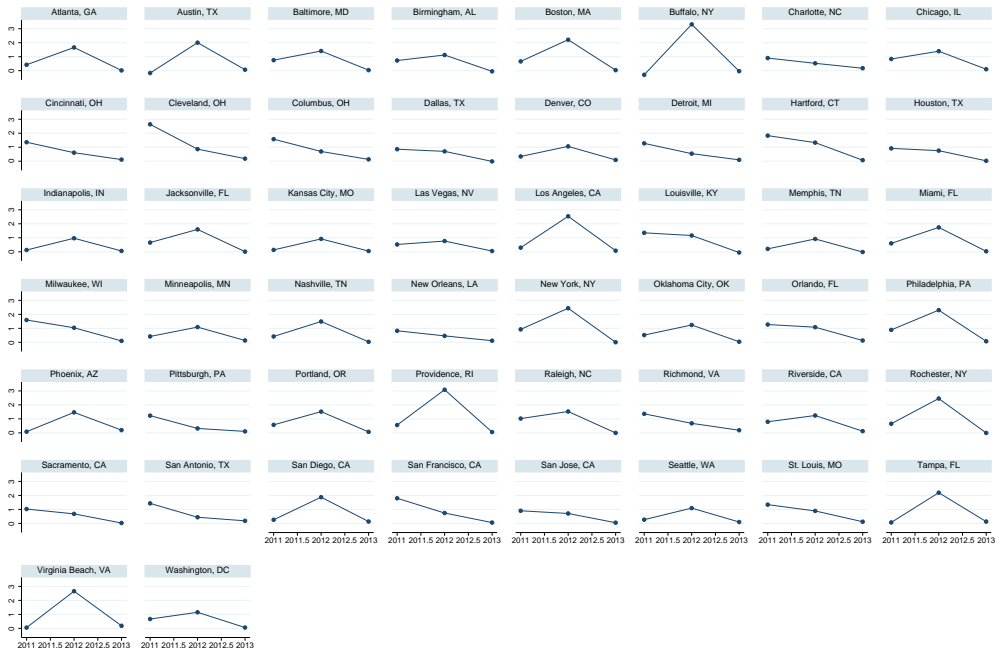

Rate of Change in One-Year Time-Series Estimates by MSAs % Fully Connected Household