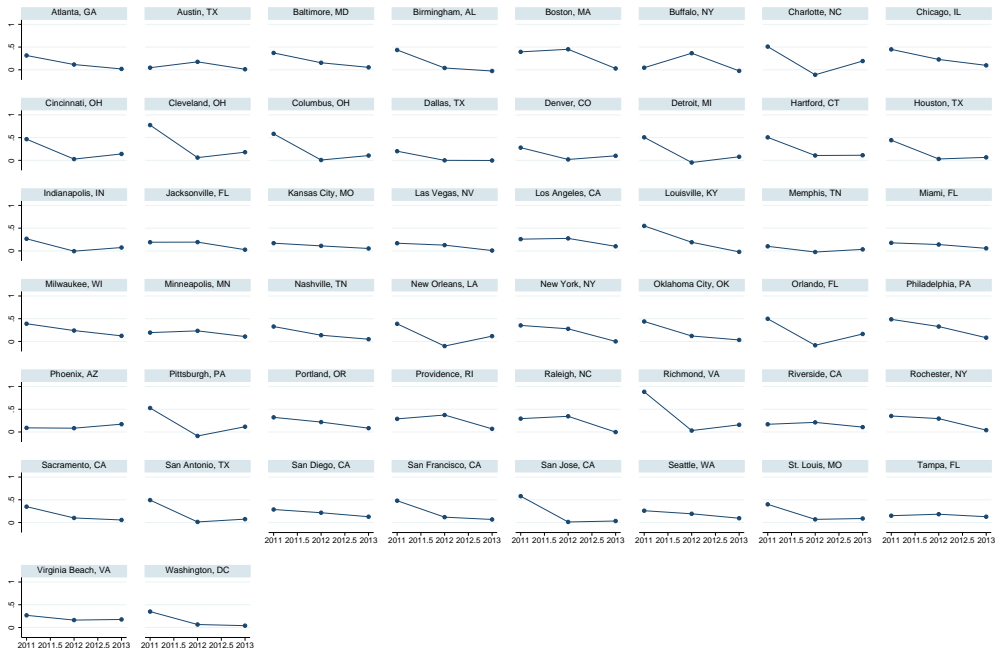

Rate of Change in One-Year Time-Series Estimates by MSAs % Mobile Internet