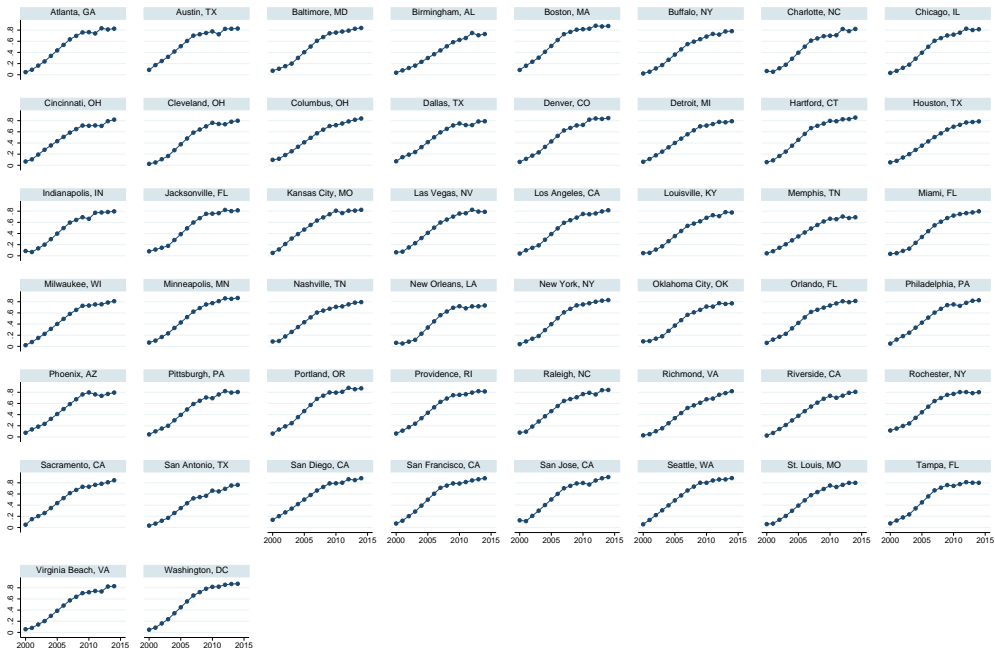

One-Year Time-Series Estimates by MSAs % Home Broadband