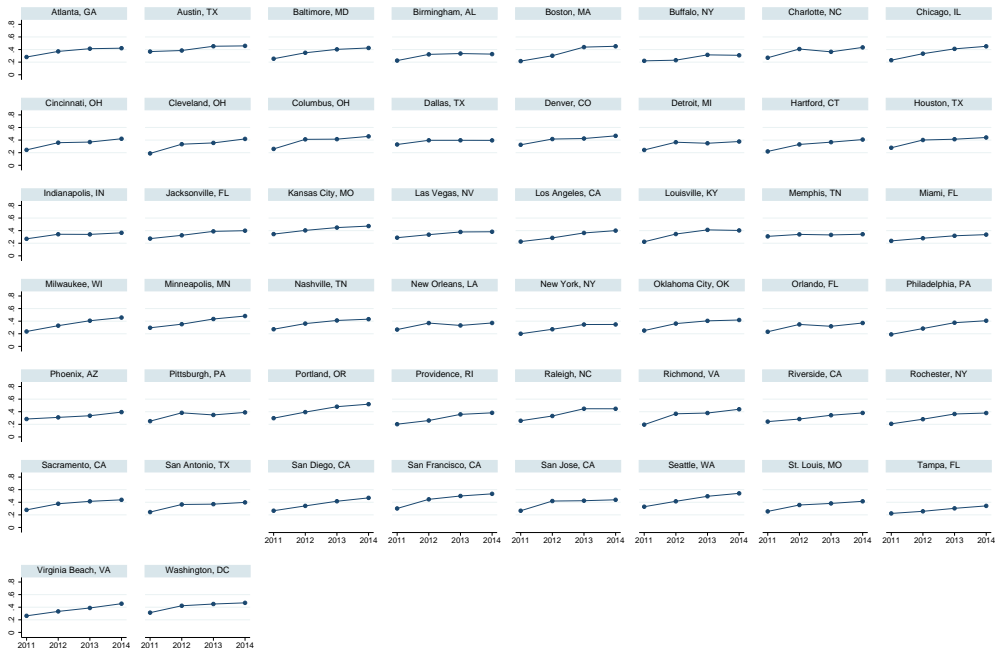

One-Year Time-Series Estimates by MSAs

% Mobile Internet